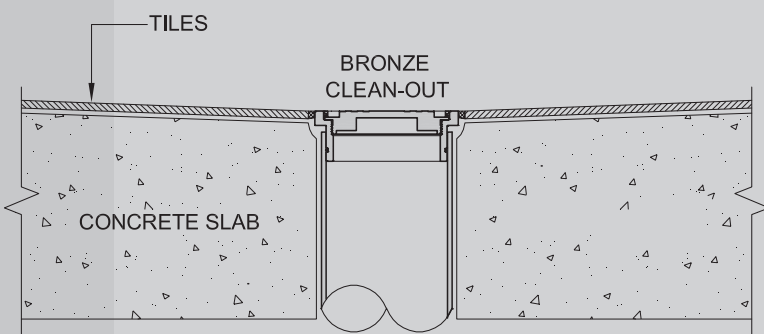

Typical Installation Details

01. Tile/Concrete