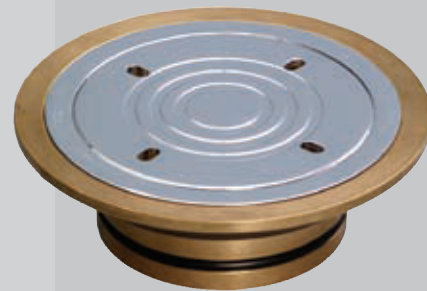

### Features

- Bronze body spigot fits inside pipe riser with o-ring seal
- O-ring seal on lid to eliminate odours
- Tile Suit pipe size 80mm, 100mm and 150mm
- Vinyl Suit pipe size 80mm and 100mm
- Anti-slip grooves on lid
- Finish Options: Machined Bronze, Machined Nickel Bronze, Chrome on Bronze
- Security screw option

### Product Code Guide

**TILE: 168.PIPE SIZE** BCO = Bronze  
NBCO = Nickel Bronze CP = Chrome Plate

**VINYL: 168. PIPE SIZE** VCO = Bronze  
VCO NB = Nickel Bronze VCO CP = Chrome Plate