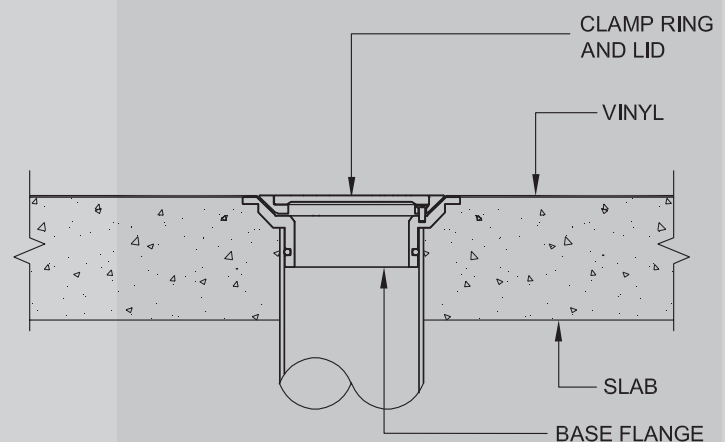

ALLPROOF INDUSTRIES

Bronze Clean Out

Concrete/Tile or Vinyl Finish Inspection

Features

- Bronze body spigot fits inside pipe riser with o-ring seal
- O-ring seal on lid to eliminate odours
- Tile Suit pipe size 80mm, 100mm and 150mm
- Vinyl Suit pipe size 80mm and 100mm
- Anti-slip grooves on lid
- Finish Options: Machined Bronze, Machined Nickel Bronze, Chrome on Bronze
- Security screw option

Product Code Guide

TILE: 168.PIPE SIZE BCO = Bronze
NBCO = Nickel Bronze CP = Chrome Plate

VINYL: 168. PIPE SIZE VCO = Bronze
VCO NB = Nickel Bronze VCO CP = Chrome Plate

Typical Installation Details

01. Tile/Concrete

02. Vinyl

ALLPROOF
INDUSTRIES